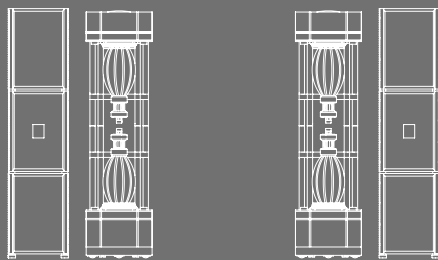

UNIQUE HIGH END AUDIO

LOUDSPEAKERS

All prices in EURO / retail price

price / pair

mbl 101 X-treme

Radialstrahler Loudspeaker

mbl 101 X-treme

piano black/chrome